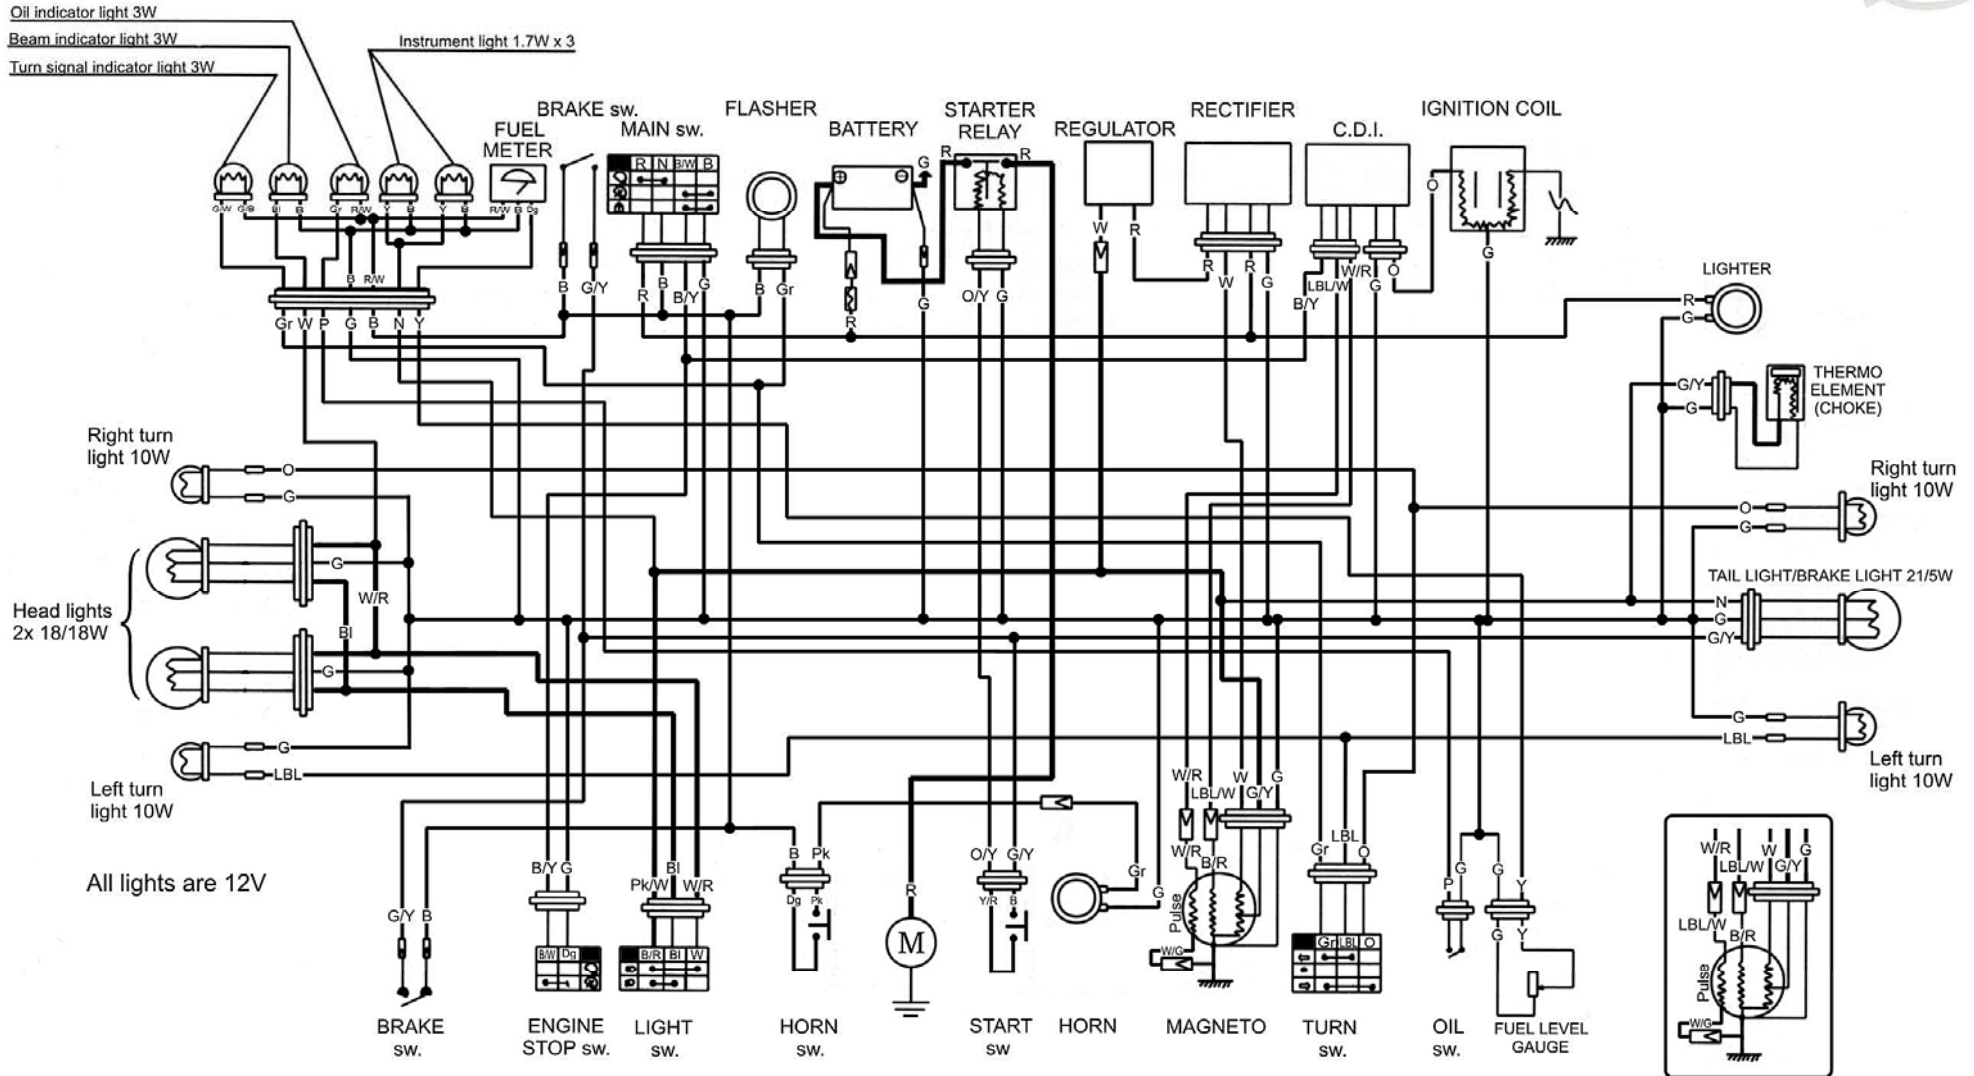

WIRING DIAGRAM SUNTRIKE 50cc

SYMBOL	B	R	W	Bl	G	O	Y	P	N	LBL	Dg	Gr	Pk
COLOR	BLACK	RED	WHITE	BLUE	GREEN	ORANGE	YELLOW	PURPLE	BROWN	LIGHT BLUE	DARK GREEN	GREY	PINK

This engine comes with 2 types of magneto. Always refer to the right one. The only difference is the wire color of the pulse coil.